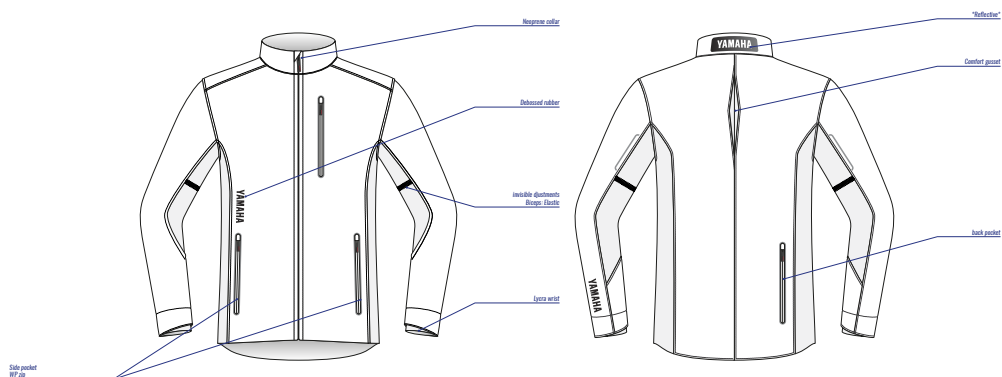

Sport Touring Men's Pants

Part No. A20-BP102-B0 **XX**
SIZE: 0S-0M-0L-1L-2L-3L

- CE Certified Garment
- 100% nylon thin taslan with softshell, 2-in-1
- Fixed waterproof lining
- Removable thermal lining
- 2 Welded outside pockets
- Zipper to fix jacket
- Knee protectors and optional hip protectors