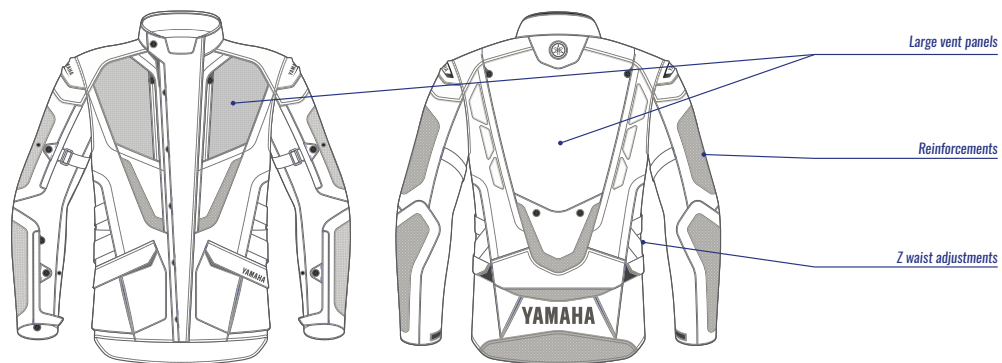

Large vent panels

Reinforcements

Z waist adjustments

Large vent panels

Cargo pockets

Adventure Men's Jacket

Part No. A20-BJ101-B0 **XX**
SIZE: 0S-0M-0L-1L-2L-3L

- CE Certified Garment
- Removable winter and waterproof lining
- Zipper fixation for pant
- Ventilation rectable back panel
- Back protector pocket inside jacket
- Protectors at elbows and shoulders
- Regular fit
- Removable winter collar