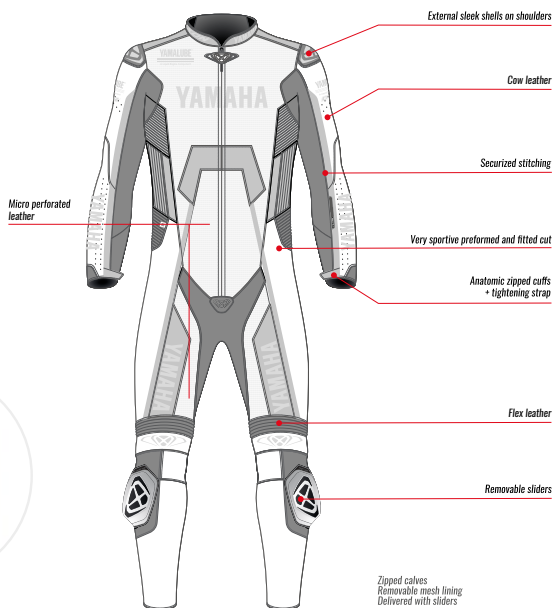

Men's Racing Suit

Part No. A20-BA100-B4 **xx**
SIZE: 0S-0M-0L-1L-2L-3L

- Cow leather, stretch reinforced with aramid fibers
- 78% polyamide, 14% aramid, 8% elastand
- CE EU regulation 2016 / 425 PPE
- External sleek heels on shoulder
- Performing and fitted cut at hip area
- Anatomic zipped cuffs, tightenin strap
- Flex leather at knees
- Removable sliders, sliders are included
- Removable mesh lining, 100% polyester