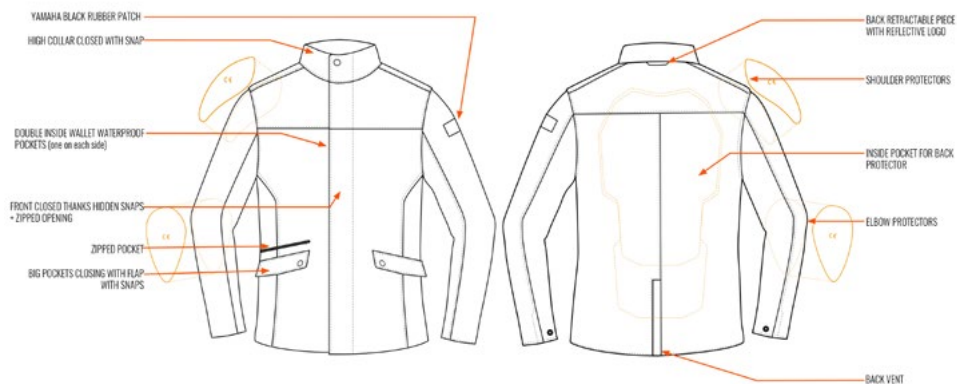

Sport Touring Women's Pants

Part No. A18-IP201-B0 **XXX**
SIZE: 1S-0S-0M-0L-1L

- CE Certified Garment
- Knees and hips CE protectors
- Polyester 600D Fabric – Hard Mesh – Reinforced Fabric Panels
- 2-in-1 Removable waterproof thermal lining
- Fixed mesh lining matching jacket, fixed with zipper

Urban Riding Men's Jacket Long

Part No. A18-VJ101-B0 **XX**
SIZE: 0S-0M-0L-1L-2L-3L

- CE Certified Garment
- Shoulders and elbows CE protectors
- Back Protector: optional
- Poyamide soft Taslan 500D
- 4 outside pockets, 2 waterproof wallet pockets
- Waterproof and breathable lining, removable winter lining 160g