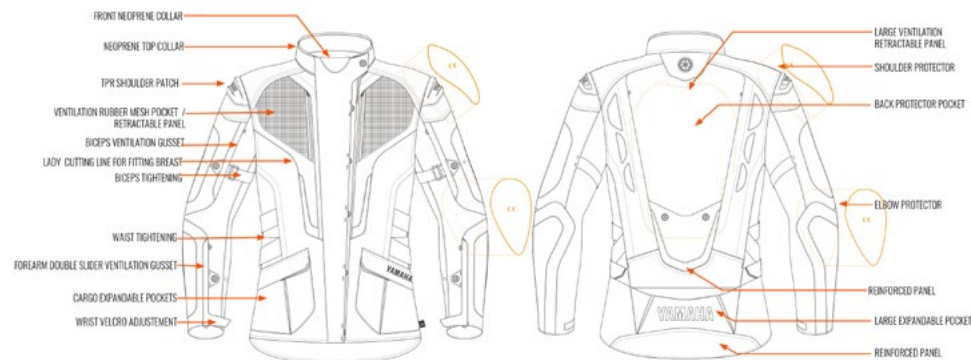

Adventure Men's Pants

Part No. A20-BP101-B0 **XX**
SIZE: 0S-0M-0L-1L-2L-3L

- CE Certified Garment
- Removable winter and waterproof lining
- Fixed mesh lining
- Zipper fixation for jacket
- Stretch waistbelt
- Ventilation rubber mesh pocket
- Pre-curved knees for comfort
- Leg adjustments for different leg lengths
- Expandable cargo pocket for flexible use
- Side ventilation for extending air
- Adjustable protectors hips
- Protectors knees
- Regular fit

Adventure Women's Jacket

Part No. A18-BJ201-B0 **XX**
SIZE: 1S-0S-0M-0L-1L

- CE Certified Garment
- Shoulders and elbows CE protectors
- Back Protector: optional
- Polyester 600D Fabric – Hard Mesh – Reinforced Fabric Panels
- 3-in-1 Waterproof and breathable lining, winter removable lining
- 4 outside pockets, 1 big pocket on back bottom, 4 inside pockets, 1 waterproof wallet pocket