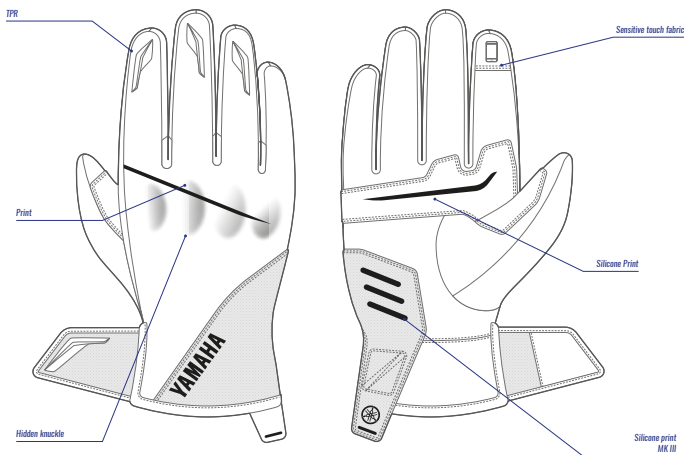

Men's Gloves Winter Short Cuff

Part No. A20-BG103-B0 **xx**

SIZE: 0S-0M-0L-1L-2L-3L

- Textile softshell with leather
- CE certified EN 13594: 2015
- Long cuff, adjustable strap with velcro
- Waterproof
- Insulated
- Hidden knuckle
- Sensitive touch fabric
- Primaloft

Men's Gloves Summer

Part No. A20-BG101-B0 **XX**
SIZE: 0S-0M-0L-1L-2L-3L

- Textile gloves
- CE certified EN 13594: 2015
- Short cuff, adjustable strap
- No waterproof
- No insulation
- Hidden knuckle
- Silicon printed details
- Sensitive touch fabric