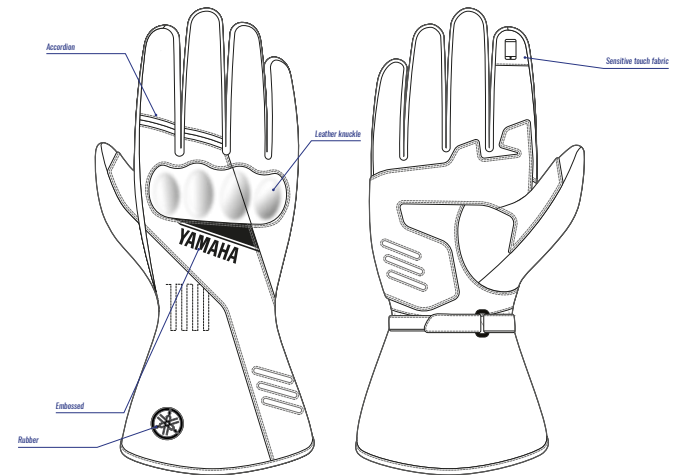

Men's Gloves Winter Long Cuff

Part No. A20-BG102-B0 **XX**

SIZE: 0S-0M-0L-1L-2L-3L

- Textile with leather
- CE certified EN 13594: 2015
- Long cuff
- Waterproof
- Insulated
- Embossed leather knuckle protector
- Sensitive touch fabric
- Inside window