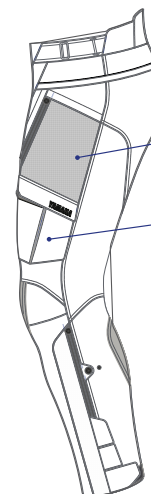

Part No. A20-BJ101-F0 **XX**
SIZE: 0S-0M-0L-1L-2L-3L

- CE Certified Garment
- Removable winter and waterproof lining
- Zipper fixation for pant
- Ventilation rectable back panel
- Back protector pocket inside jacket
- Protectors at elbows and shoulders
- Regular fit
- Removable winter collar

Adventure Men's Pants

Part No. A20-BP101-F0 **XX**
SIZE: 0S-0M-0L-1L-2L-3L

- CE Certified Garment
- Removable winter and waterproof lining
- Fixed mesh lining
- Zipper fixation for jacket
- Stretch waistbelt
- Ventilation rubber mesh pocket
- Pre-curved knees for comfort
- Leg adjustments for different leg lengths
- Expandable cargo pocket for flexible use
- Side ventilation for extending air
- Adjustable protectors hips
- Protectors knees
- Regular fit

Large vent panels

Reinforcements

Z waist adjustments

Large vent panels

Cargo pockets

Adventure Men's Jacket

Part No. A20-BJ101-B0 **XX**
SIZE: 0S-0M-0L-1L-2L-3L

- CE Certified Garment
- Removable winter and waterproof lining
- Zipper fixation for pant
- Ventilation rectable back panel
- Back protector pocket inside jacket
- Protectors at elbows and shoulders
- Regular fit
- Removable winter collar