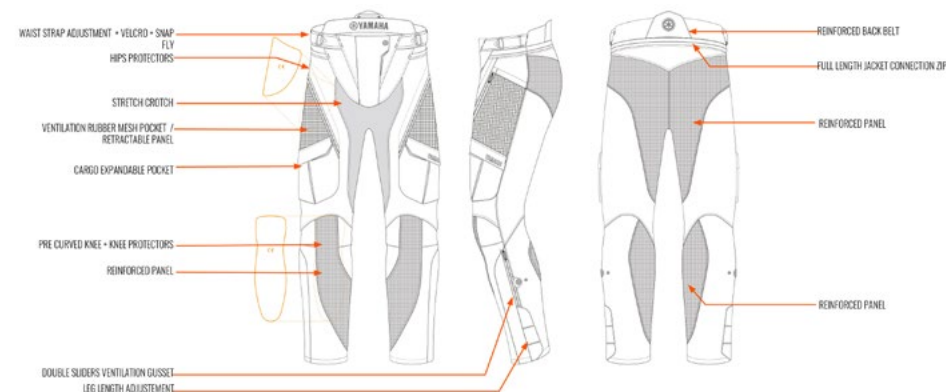

Adventure Women's Jacket

Part No. A18-BJ201-B0 **XX**
SIZE: 1S-0S-0M-0L-1L

- CE Certified Garment
- Shoulders and elbows CE protectors
- Back Protector: optional
- Polyester 600D Fabric – Hard Mesh – Reinforced Fabric Panels
- 3-in-1 Waterproof and breathable lining, winter removable lining
- 4 outside pockets, 1 big pocket on back bottom, 4 inside pockets, 1 waterproof wallet pocket

Adventure Women's Pants

Part No. A18-BP201-B0 **XX**
SIZE: 1S-0S-0M-0L-1L

- CE Certified Garment
- Knees and hips CE protectors
- Polyester 600D Fabric – Hard Mesh – Reinforced Fabric Panels
- 3-in-1 Waterproof and breathable lining, winter removable lining
- Fixed mesh lining matching jacket, fixed with zipper