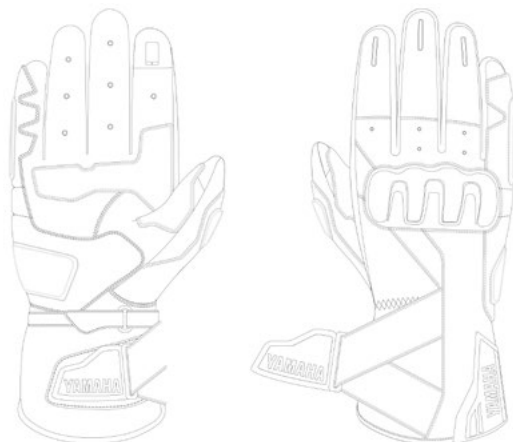

Men's Riding Jeans Black

Part No. A19-EP110-B0 **xx**
SIZE: 28-30-32-33-34-36-38-40

- CE Certified Garment
- 80 cotton, 20 cordura stretch Twill
- CE Hips protector: optional
- Adjustable and removable knee CE certified protectors
- Hips protectors: optional
- 5 pockets
- Slim fit design

Women's Riding Jeans Blue

Part No. A19-EP210-E0 **xx**
SIZE: 26-28-30-31-33-34

- CE Certified Garment
- 80 cotton, 20 cordura stretch Twill
- CE Hips protector: optional
- Adjustable and removable knee CE certified protectors
- Hips protectors: optional
- 5 pockets
- Slim fit design

Adventure Men's Gloves

Part No. A18-BG101-B0 **XX**
SIZE: 0S-0M-0L-1L-2L-3L

- CE Certified garment
- Waterproof summer gloves
- Long cuff
- Palm in leather, upper hand mixed fabric, knuckle on backhand and fingers, palm reinforcement
- Touch screen sensitive leather