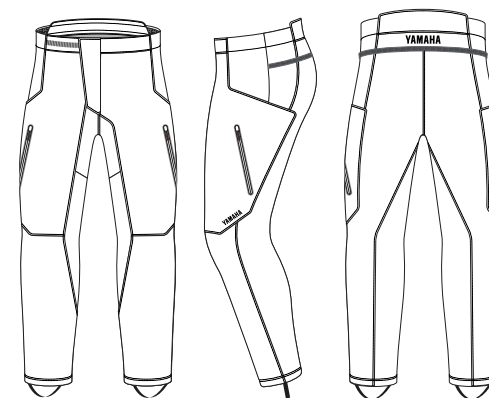

Sport Touring Men's Jacket

Part No. A20-BJ102-B0 **XX**
SIZE: 0S-0M-0L-1L-2L-3L

- CE Certified Garment
- 100% nylon thin taslan with softshell, 2-in-1
- Fixed waterproof lining
- Removable thermal lining
- Backpack to store your gloves
- Thumbhole for fixing the sleeves
- Zipp connection
- Protectors shoulders, elbows
- Optional back protector pocket

Sport Touring Men's Pants

Part No. A20-BP102-B0 **XX**
SIZE: 0S-0M-0L-1L-2L-3L

- CE Certified Garment
- 100% nylon thin taslan with softshell, 2-in-1
- Fixed waterproof lining
- Removable thermal lining
- 2 Welded outside pockets
- Zipper to fix jacket
- Knee protectors and optional hip protectors