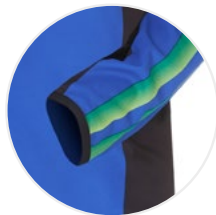

MX Kids Junior Pants

Part No. A19-RP407-E1 **XX**

SIZE: 14-16-18

- MX pant for junior, matching the Adult range
- Strong nylon polyester panels with sublimation print
- Ventilated mesh 1/2 lining inside
- Cordura 1000D at back
- Kevlar inner knees
- High quality of spandex for more comfort