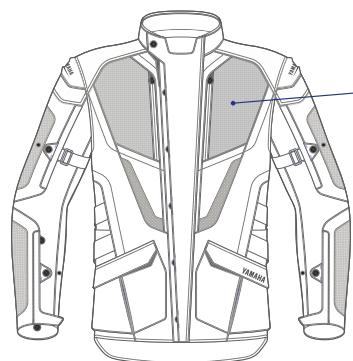

Large vent panels

Reinforcements

Z waist adjustments