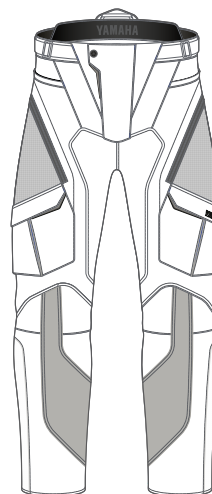

Part No. A20-BJ101-F0 **XX**
SIZE: 0S-0M-0L-1L-2L-3L

- CE Certified Garment
- Removable winter and waterproof lining
- Zipper fixation for pant
- Ventilation rectable back panel
- Back protector pocket inside jacket
- Protectors at elbows and shoulders
- Regular fit
- Removable winter collar

Adventure Men's Pants

Part No. A20-BP101-F0 **XX**
SIZE: 0S-0M-0L-1L-2L-3L

- CE Certified Garment
- Removable winter and waterproof lining
- Fixed mesh lining
- Zipper fixation for jacket
- Stretch waistbelt
- Ventilation rubber mesh pocket
- Pre-curved knees for comfort
- Leg adjustments for different leg lengths
- Expandable cargo pocket for flexible use
- Side ventilation for extending air
- Adjustable protectors hips
- Protectors knees
- Regular fit

Large vent panels

Reinforcements

Z waist adjustments

Large vent panels

Cargo pockets

Adventure Men's Jacket

Part No. A20-BJ101-B0 **XX**
SIZE: 0S-0M-0L-1L-2L-3L

- CE Certified Garment
- Removable winter and waterproof lining
- Zipper fixation for pant
- Ventilation rectable back panel
- Back protector pocket inside jacket
- Protectors at elbows and shoulders
- Regular fit
- Removable winter collar