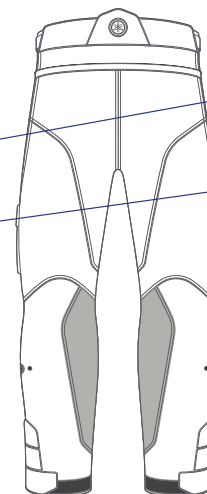

Part No. A20-BJ101-F0 **XX**
SIZE: 0S-0M-0L-1L-2L-3L

- CE Certified Garment
- Removable winter and waterproof lining
- Zipper fixation for pant
- Ventilation rectable back panel
- Back protector pocket inside jacket
- Protectors at elbows and shoulders
- Regular fit
- Removable winter collar

Adventure Men's Pants

Part No. A20-BP101-F0 **XX**
SIZE: 0S-0M-0L-1L-2L-3L

- CE Certified Garment
- Removable winter and waterproof lining
- Fixed mesh lining
- Zipper fixation for jacket
- Stretch waistbelt
- Ventilation rubber mesh pocket
- Pre-curved knees for comfort
- Leg adjustments for different leg lengths
- Expandable cargo pocket for flexible use
- Side ventilation for extending air
- Adjustable protectors hips
- Protectors knees
- Regular fit

Large vent panels

Reinforcements

Z waist adjustments

Large vent panels

Cargo pockets

Adventure Men's Jacket

Part No. A20-BJ101-B0 **XX**
SIZE: 0S-0M-0L-1L-2L-3L

- CE Certified Garment
- Removable winter and waterproof lining
- Zipper fixation for pant
- Ventilation rectable back panel
- Back protector pocket inside jacket
- Protectors at elbows and shoulders
- Regular fit
- Removable winter collar