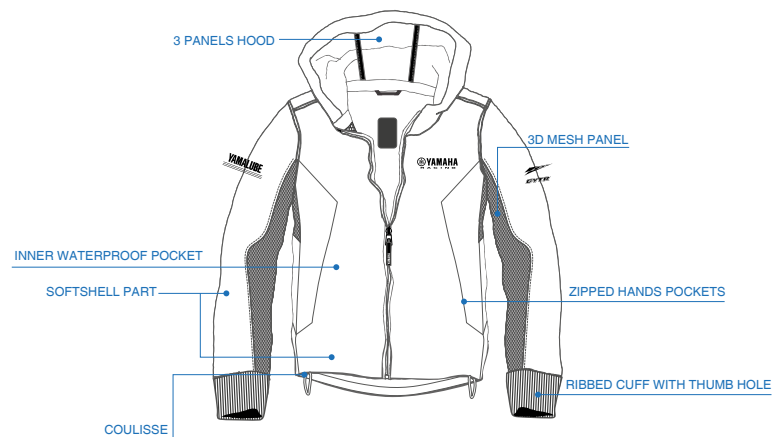

Men's Urban Riding Jacket Short

Part No. A18-VJ114-B0 **XX**

SIZE: 0S-0M-0L-1L-2L-3L

- CE Certified Garment
- Shoulders and elbows CE protectors
- Back Protector: optional
- Nylon Taslan 500D + softshell panels
- Waterproof and breathable lining, removable winter lining 160g

Women's Urban Riding Jacket Short

Part No. A18-VJ214-B0 **XX**

SIZE: 1S-0S-0M-0L-1L

- CE Certified Garment
- Shoulders and elbows CE protectors
- Back Protector: optional
- Nylon Taslan 500D + softshell panels
- Waterproof and breathable lining, removable winter lining 160g

PB Men's Riding Jacket

Part No. A20-FJ102-B4 **xx**
SIZE: 0S-0M-0L-1L-2L

- CE Certified Garment
- Comfortable softshell riding jacket
- Perfect level of insulation in warm temperatures
- CE Level 1, Z54 shoulder protector
- CE EN 1612:1 elbow
- Perfect garment for urban commuting
- Elastic multilayer microfleece softshell
- Optional back protector
- Fixed hood, one inner pocket
- Reflex zones for the night
- Mesh inserts ventilation
- Sportive cuff hole for your thumb