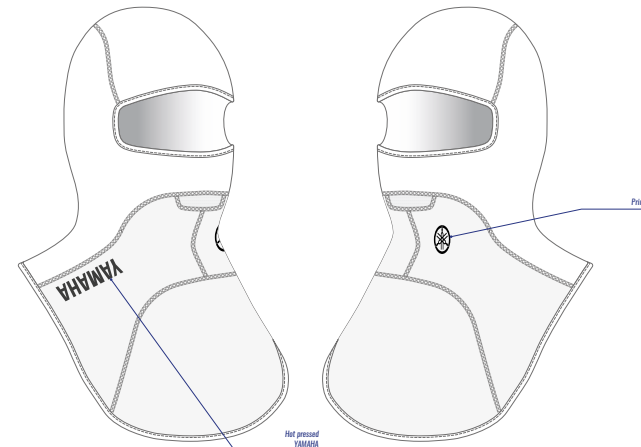

Women's Gloves Mid Season

Part No. A20-BG205-B0 **xx**

SIZE: 1S-0S-0M-0L-1L

- Textile with leather
- CE certified EN 13594: 2015
- Short cuff, adjustable strap
- Waterproof
- No insulation
- Exclusive knuckle protector
- Palm reinforced in leather
- Sensitive touch fabric

Thermal Hood

Part No. A20-LH105-B0 **xx**

SIZE: SM-LX

- Double layer neck polyester
- Light weight fabric
- Single layer for hood
- Soft fleece feeling
- Double layer for wind protection and to keep you warm
- Stretchable fabric in 2 sizes
- Size: SM = 0S/0M, LX = 0L/1L