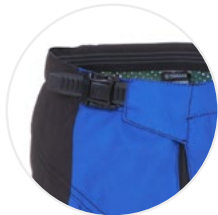

MX Adult's Gloves Offroad

Part No. A19-RG105-E1 **xx**
SIZE: 1S-0S-0M-0L-1L-2L-3L

- Featuring a striking new style that's been inspired by some of Yamaha's classic Off-Road designs from the past
- Durable, lightweight materials
- Carefully selected fabrics for better grip and durability
- Velcro closure for better adjustment
- Ergonomic cut at finger points