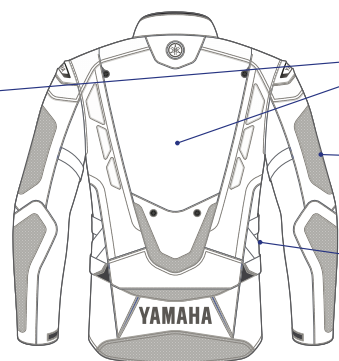

Large vent panels

Reinforcements

Z waist adjustments