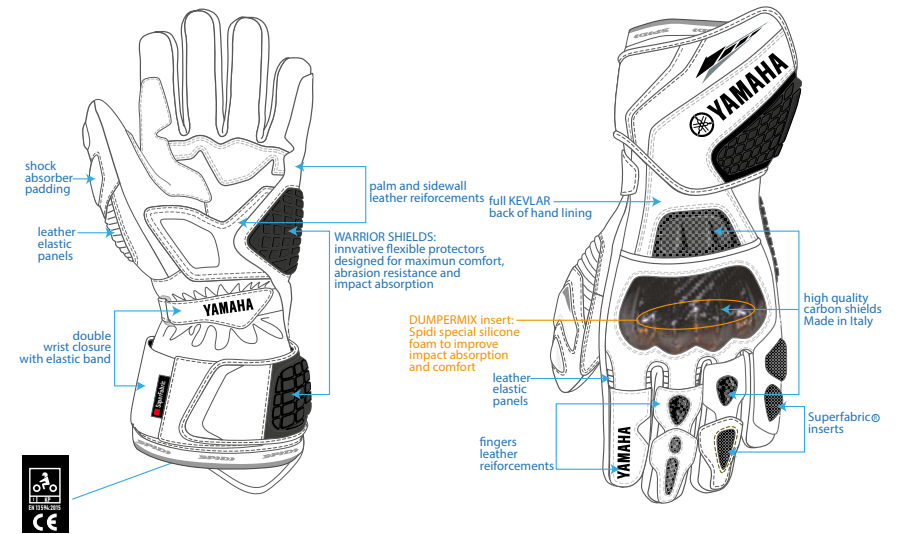

Men's Racing Gloves

Part No. A20-BG121-B4 **XX**

SIZE: 0S-0M-0L-1L-2L-3L

- Leather with carbon
- PPE EN 13594:2015
- Long cuff, gloves sleeves, double fastening
- Tear, cut, intrusion tpo resistant super fabric
- Warrior shields on external hand slides
- Keramide reinforced back
- Side hand palm padding
- Carbon parts

MATERIALS:

JAPANESE COW HIDE

DIGITAL PU

SUPERFABRIC

CARBON FIBER

SCHOELLER KEPROTEC

WARRIOR TECH