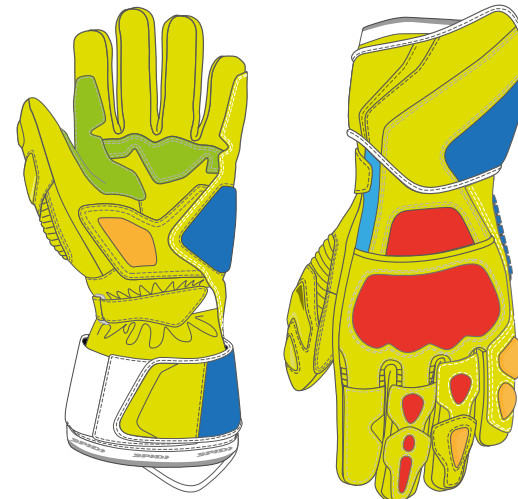

Men's Racing Gloves

Part No. A20-BG121-B4 **XX**

SIZE: 0S-0M-0L-1L-2L-3L

- Leather with carbon
- PPE EN 13594:2015
- Long cuff, gloves sleeves, double fastening
- Tear, cut, intrusion tpo resistant super fabric
- Warrior shields on external hand slides
- Keramide reinforced back
- Side hand palm padding
- Carbon parts

MATERIALS:

JAPANESE COW HIDE

DIGITAL PU

SUPERFABRIC

CARBON FIBER

SCHOELLER KEPROTEC

WARRIOR TECH