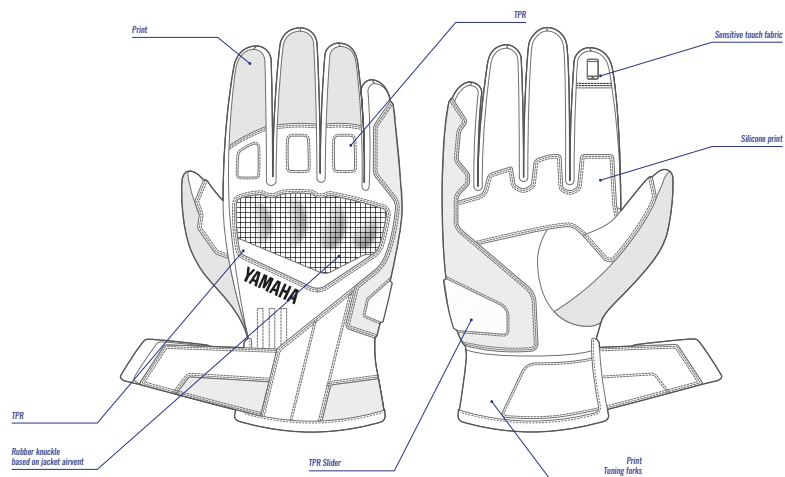

Roadster Men's Gloves Summer

Part No. A20-BG112-B0 **xx**

SIZE: 0S-0M-0L-1L-2L-3L

- Textile with leather
- CE certified EN 13594: 2015
- Short cuff, adjustable strap
- No waterproof
- No insulation
- Rubber knuckle based on jacket airvent
- Silicon printed and TPR details
- Sensitive touch fabric