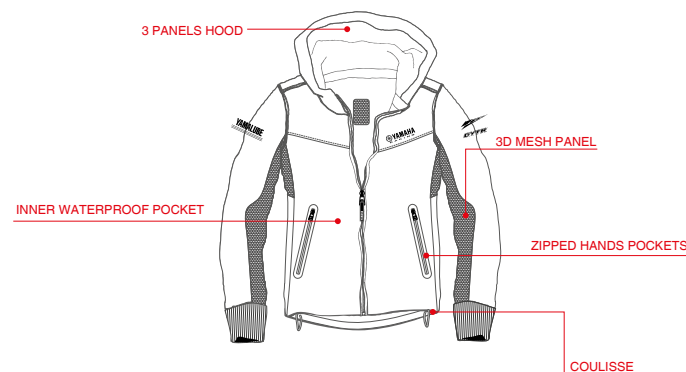

PB Men's Riding Jacket

Part No. A20-FJ102-B4 **xx**
SIZE: 0S-0M-0L-1L-2L

- CE Certified Garment
- Comfortable softshell riding jacket
- Perfect level of insulation in warm temperatures
- CE Level 1, Z54 shoulder protector
- CE EN 1612:1 elbow
- Perfect garment for urban commuting
- Elastic multilayer microfleece softshell
- Optional back protector
- Fixed hood, one inner pocket
- Reflex zones for the night
- Mesh inserts ventilation
- Sportive cuff hole for your thumb

PB Women's Riding Jacket

Part No. A20-FJ202-B4 **xx**
SIZE: 1S-0S-0M-0L-1L-2L

- CE Certified Garment
- Comfortable softshell riding jacket
- Perfect level of insulation in warm temperatures
- CE Level 1, Z54 shoulder protector
- CE EN 1612:1 elbow
- Perfect garment for urban commuting
- Elastic multilayer microfleece softshell
- Optional back protector
- Fixed hood, one inner pocket
- Reflex zones for the night
- Mesh inserts ventilation
- Sportive cuff hole for your thumb