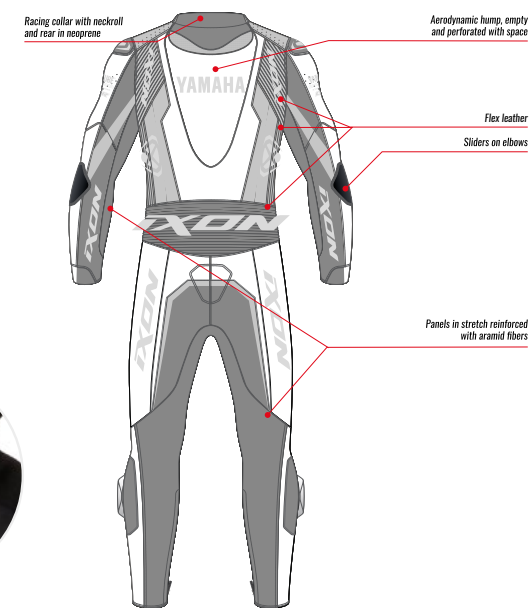

Men's Racing Suit

Part No. A20-BA100-B4 **xx**
SIZE: 0S-0M-0L-1L-2L-3L

- Cow leather, stretch reinforced with aramid fibers
- 78% polyamide, 14% aramid, 8% elastand
- CE EU regulation 2016 / 425 PPE
- External sleek heels on shoulder
- Performing and fitted cut at hip area
- Anatomic zipped cuffs, tightenin strap
- Flex leather at knees
- Removable sliders, sliders are included
- Removable mesh lining, 100% polyester

- Racing collar with neckroll and rear neoprene
- Aerodynamic hump, empty and perforated with space
- Panels in stretch reinforced with aramid fibers inside legs and sleeves
- Micro perforated leather at storage area
- Flex leather at sides and back
- Sliders at elbows
- Zipped calves
- Secured stitching