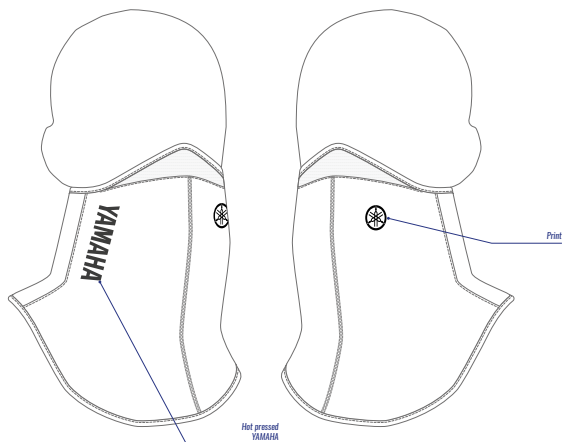

Rainwear Jacket

Part No. B18-NJ300-B0 **xx**
SIZE: 0S-0M-0L-1L-2L

- Waterproof 3000 mm
- Compact pack
- Reflective prints
- Outside pocket