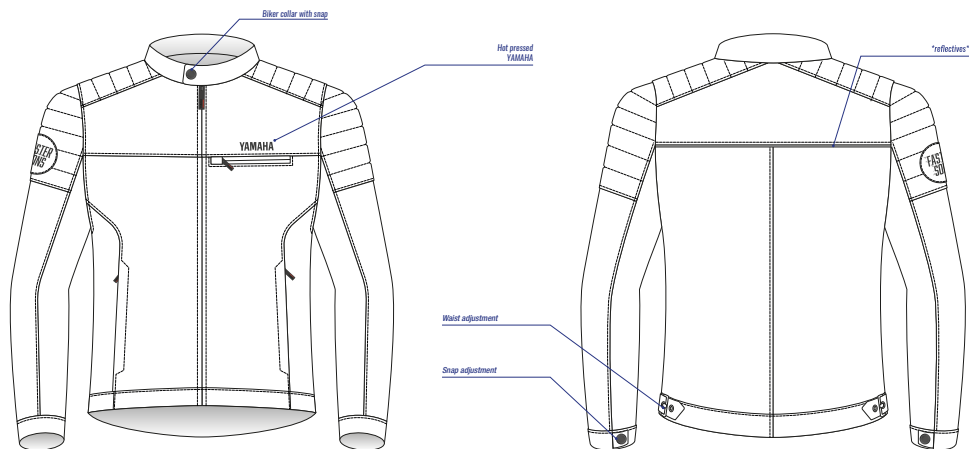

MT Women's Jacket

Part No. A19-EJ201-B7 **xx**
SIZE: 1S-0S-0M-0L-1L-2L

- Black / Orange
- CE Certified Garment
- Shoulders and elbows CE protectors
- Back Protector: optional
- High strength outer fabric
- H2Out membrane welded to outer fabric
- Flex tenax for maximum flexibility
- Removable 100g insulated liner
- 2 outside pockets,
1 waterproof inside pocket
- Ventilation zippers

FS Men's Leather Jacket

Part No. A20-BJ103-B0 **XX**

SIZE: 0S-0M-0L-1L-2L-3L

- CE Certified Garment
- Jacket with removable warm lining
- Elbow shoulder protectors CE level 2
- Back protector pocket
- Waist and cuff adjusters
- 3 external pockets
- 4 internal pockets, 1 waterproof pocket
- Connecting with trousers with buckle
- 100% cow leather