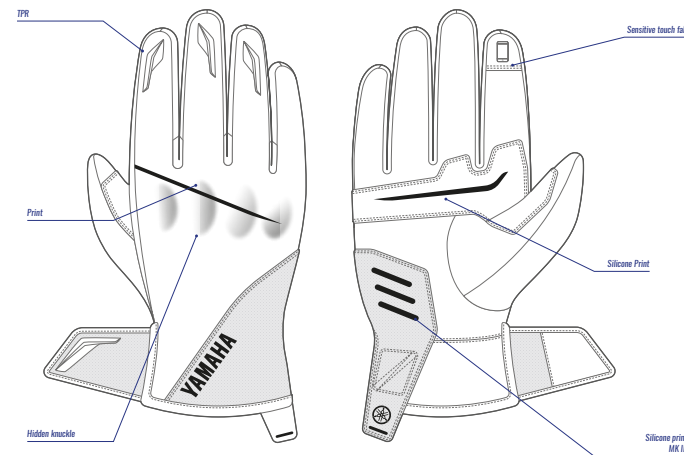

Men's Gloves Summer

Part No. A20-BG101-B0 **XX**
SIZE: 0S-0M-0L-1L-2L-3L

- Textile gloves
- CE certified EN 13594: 2015
- Short cuff, adjustable strap
- No waterproof
- No insulation
- Hidden knuckle
- Silicon printed details
- Sensitive touch fabric

Women's Gloves Summer

Part No. A20-BG201-B0 **XX**
SIZE: 1S-0S-0M-0L-1L

- Textile gloves
- CE certified EN 13594: 2015
- Short cuff, adjustable strap
- No waterproof
- No insulation
- Hidden knuckle
- Silicon printed details
- Sensitive touch fabric