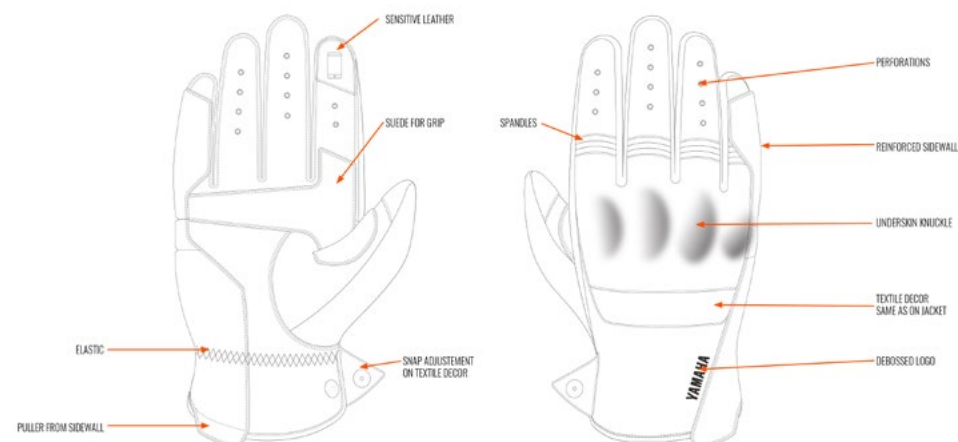

Urban Men's Leather Gloves Summer

Part No. A18-VG101-B0 **XX**
SIZE: 0S-0M-0L-1L-2L-3L

- CE Certified garment
- Leather gloves
- Invisible knuckle, reinforced side
- Sensitive leather touch screen