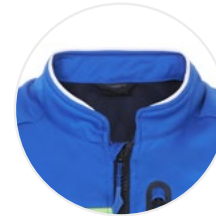

MX Men's Pants

Part No. A19-RP107-E1 xx

SIZE: 28-30-32-34-36-38

- High end polyester main fabric
- Cordura 1000D parts at back and kevlar inner knees
- Ventilation through holes
- Using stretch pieces for a better ease
- Lined 1/2 leg
- Buckle adjustments at the side

MX Men's Bodywarmer

Part No. A19-RJ115-E1 xx

SIZE: 1S-0S-0M-0L-1L-2L-3L

- Softshell bodywarmer
- Water resistant and breathable sleeveless jacket
- Banana back style pocket storage system
- Zipped chest pocket
- Stand up collar