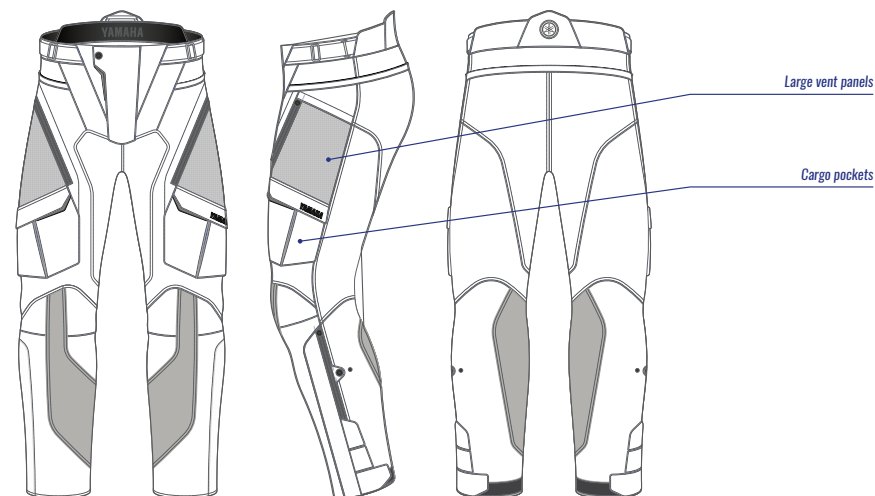

Adventure Men's Pants

Part No. A20-BP101-B0 **XX**
SIZE: 0S-0M-0L-1L-2L-3L

- CE Certified Garment
- Removable winter and waterproof lining
- Fixed mesh lining
- Zipper fixation for jacket
- Stretch waistbelt
- Ventilation rubber mesh pocket
- Pre-curved knees for comfort
- Leg adjustments for different leg lengths
- Expandable cargo pocket for flexible use
- Side ventilation for extending air
- Adjustable protectors hips
- Protectors knees
- Regular fit