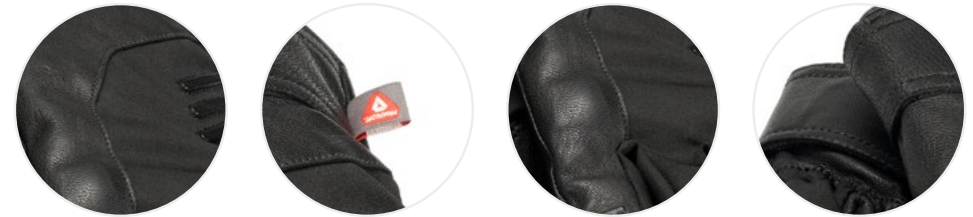

Men's Gloves Winter Short Cuff

Part No. A20-BG103-B0 **xx**

SIZE: 0S-0M-0L-1L-2L-3L

- Textile softshell with leather
- CE certified EN 13594: 2015
- Long cuff, adjustable strap with velcro
- Waterproof
- Insulated
- Hidden knuckle
- Sensitive touch fabric
- Primaloft